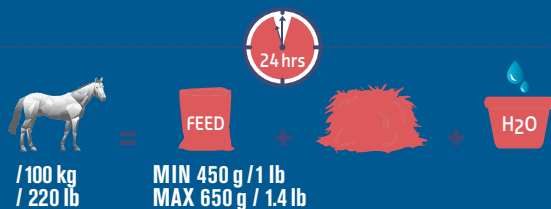

DE (Digestible Energy Horse)	11.7 MJ/kg		
VRP (Digestible Crude Protein Horse)	7.6 %		
Crude protein	13 %	Sodium	0.45 %
Crude fiber	12.5 %	Crude ash	7.5 %
Phosphorus	0.58 %	Magnesium	0.28 %
Crude fat	4.5 %	Sugars	4.5 %
Calcium	0.75 %	Starches	28.5 %

ADDITIVES/KG

nutritional additives

E672 vitamin A	10 500 IU
E671 vitamin D3	1500 IU
Vitamin E	200 mg
Vitamin B1	15 mg
Vitamin B2	13 mg
Vitamin B3	25 mg
Vitamin B6	2.5 mg
Vitamin B12	0.03 mg
3a880 biotin	200 µg
Choline chloride	230 mg
E1 iron (ferrous sulphate, monohydrate)	62 mg
E2 iodine (calcium iodate, anhydrous)	1.25 mg
3b304 cobalt (coated granulated cobalt(II) carbonate)	0.3 mg
E4 copper (cupric sulphate, pentahydrate)	25 mg
3b409 copper (dicopper chloride trihydroxide)	6 mg
E5 manganese (manganous oxide)	113 mg
E5 manganese (manganese chelate of amino acids hydrate)	15 mg
E6 zinc (zinc sulphate, monohydrate)	110 mg
3b609 zinc (zinc chloride hydroxide monohydrate)	15 mg
E8 selenium (sodium selenite)	0.2 mg
3b815 L-Selenmethionin	0.2 mg

COMPOSITION

barley flakes / linseed husks / wheat bran / maize flakes / expanded maize / expanded barley / alfalfa / cane molasses / alfalfa stems / linseed / horse bean flakes / sunflower seed feed / soya oil / maize bran / maize / calcium carbonate / sodium chloride / wheat gluten feed / fructo-oligosaccharides / barley / wheat / sodium bicarbonate / broken oil seeds / soya bean hulls / spelt bran / soya feed / maize gluten feed

FLORASTIMUL

ARTI PRO

PRO ENERGY

MUSCLE PLUS

MEGA ELECTROLYTE